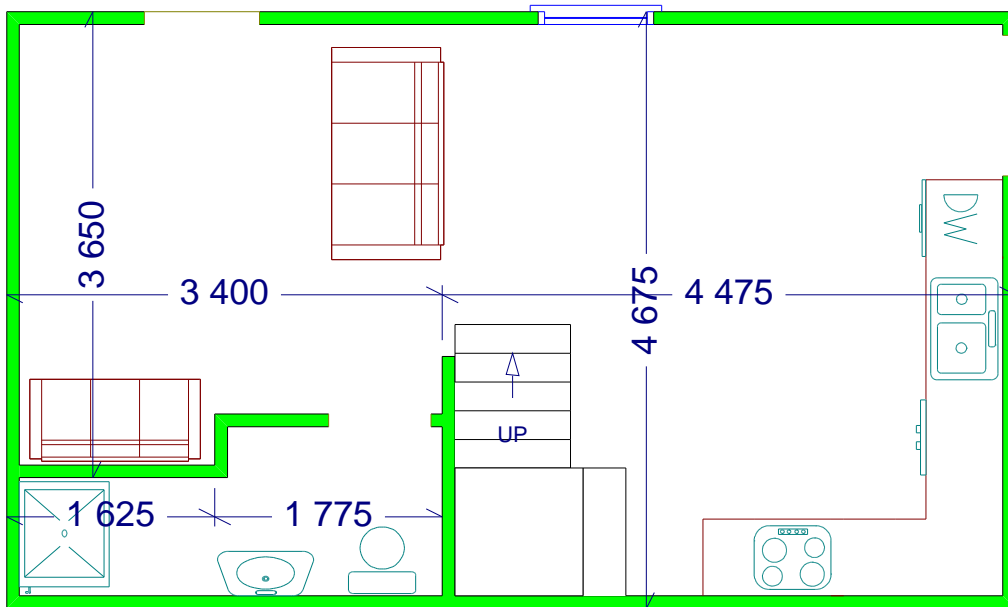

## Wreckers Ground Floor

### LIVING AREA

36.8 sq m

## Wreckers 1st Floor

### LIVING AREA

35.9 sq m