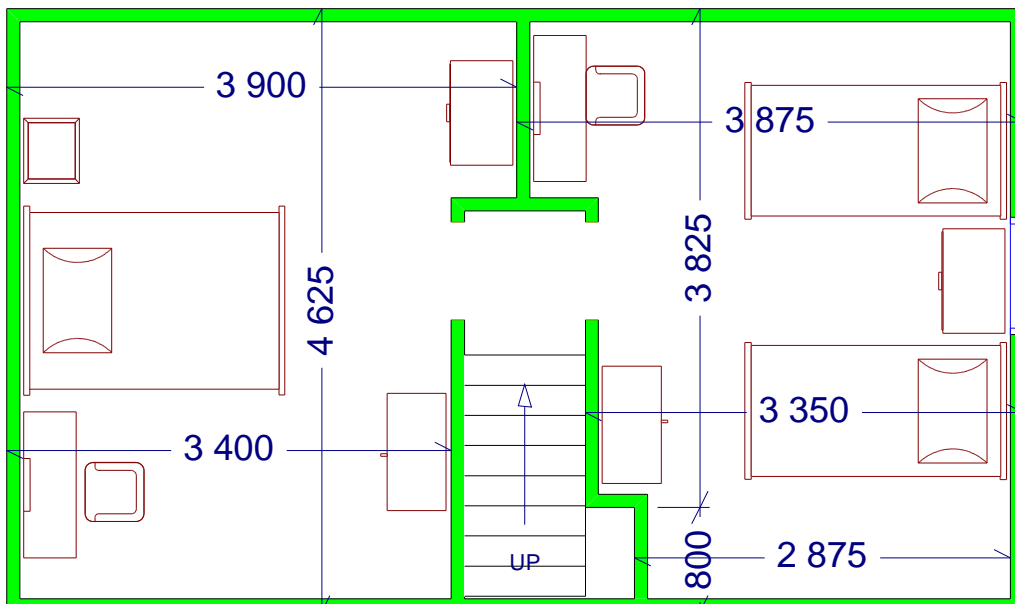

## Wreckers Ground Floor

### LIVING AREA

36.8 sq m

## Wreckers 1st Floor

### LIVING AREA

35.9 sq m